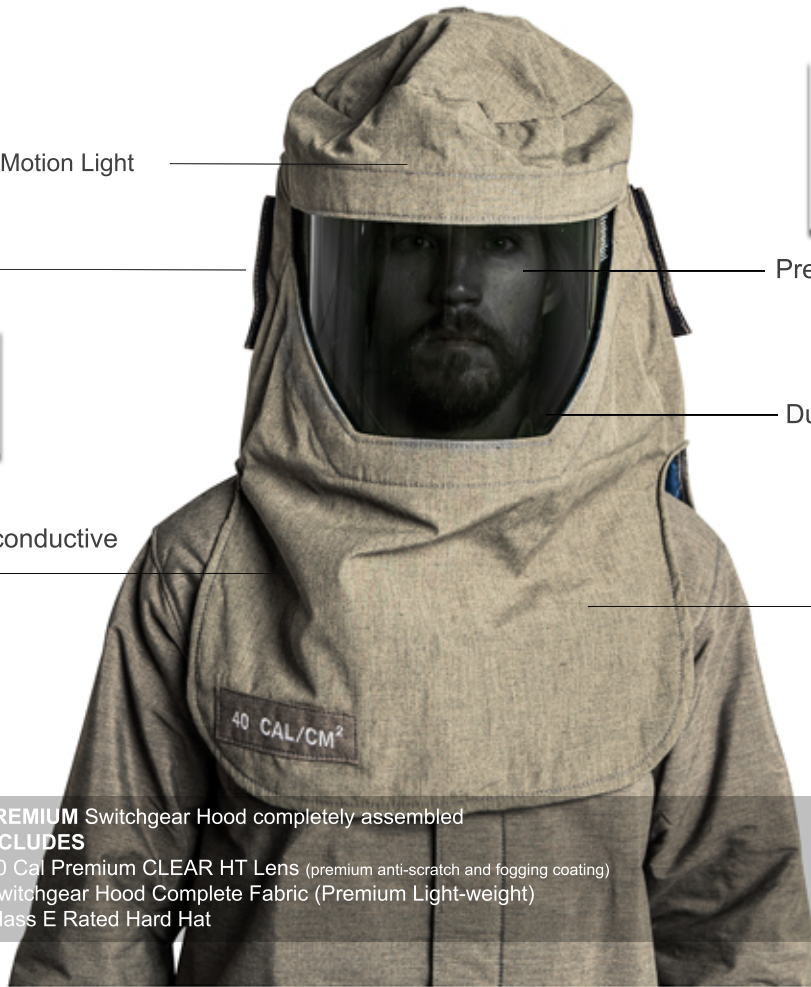

PREMIUM

40 CAL/cm² SWITCHGEAR HOOD

OEL™

Retro-fitted Motion Light

Retro-fitted Dual Fan Unit Mounts

non-metallic / non-conductive materials

Premium Clear HT™ Lens

Dual Reinforced Stitching

Standard Switchgear Style

OEL PREMIUM Switchgear Hood completely assembled
INCLUDES
 -40 Cal Premium CLEAR HT Lens (premium anti-scratch and fogging coating)
 -Switchgear Hood Complete Fabric (Premium Light-weight)
 -Class E Rated Hard Hat

PRODUCT SPECS

Part # AFW40SGH-NF

Available Sizes: One Size Fits All

Stock Color(s): Yellow/Green

40 Cal/cm² Rating / CAT4

Fabric: 11oz Layered Inherent Premium Blend

MADE IN AMERICA

COMPLIANCE